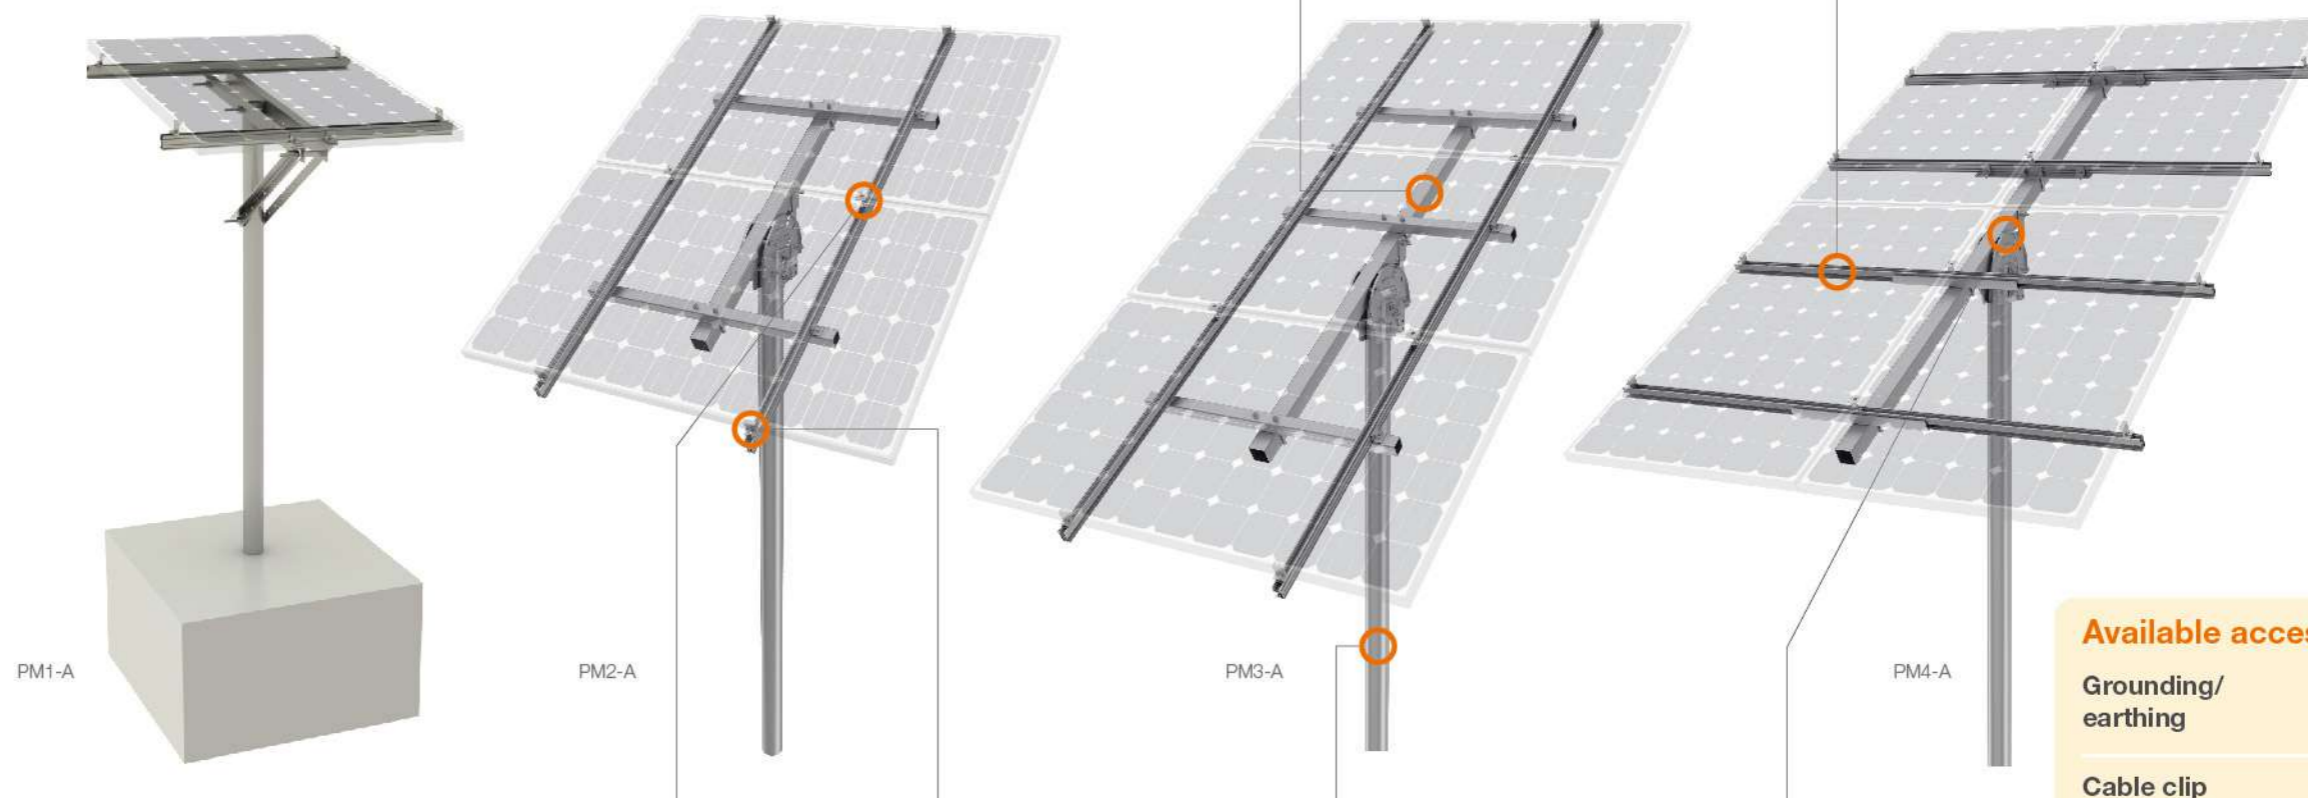

PV-ezRack PostMount-A

Robust pole mount system with adjustable angle from one to four panels

PV-ezRack PostMount-A

Clenergy's PV-ezRack PostMount-A delivers flexible and durable designs to mount from one to four panels per post. It's ideal for remote off-grid applications such as water pumps or small residential and commercial systems. The panel tilt is easily adjustable between 0° and 60° throughout the year and comes with hassle-free mounting thanks to patented components such as the PV-ezRack rails and clamps. The combination of high quality aluminium, stainless steel and galvanised steel components make this a robust, reliable system with excellent corrosion resistance.

Adjustable tilt angle

The steel cap (post head) is designed to tilt panels between 10° and 60° to ensure that you get the required power output you need - anywhere, anytime. Changing the angle merely requires a single pair of spanners.

Quick and easy installation

Innovative and internationally patented, the Z-Module technology is used in almost all PV-ezRack components. The Z-Module provides a quick, easy and safe installation method and can be inserted in to the rail at any given point, secured with just three hand grips.

ER-RT

Master tube

The master tube connects to the adjustable tube and steel cap. It is a robust galvanised steel profile and holds the angle brackets or the landscape tubes with U-bolts.

ER-R-ECO

ECO-Rail